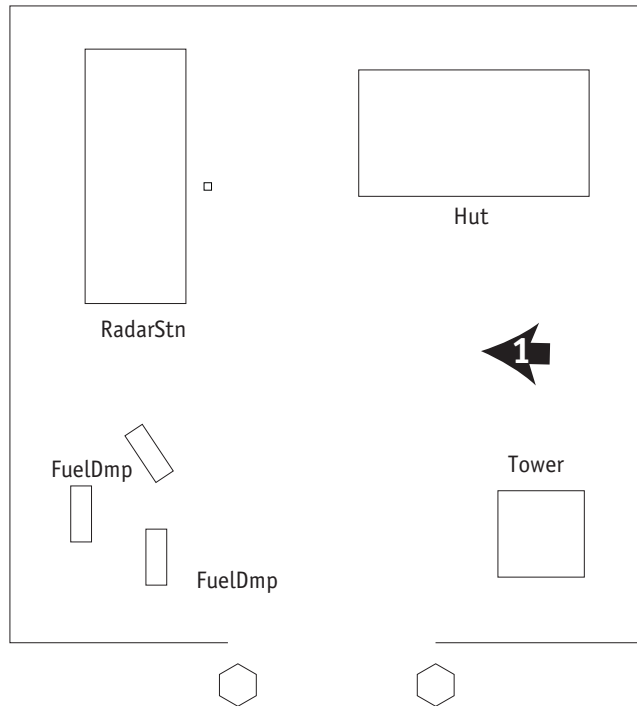

F3, F5, F6, F7, F9, F11, F14, F15, F16, F18, F19, F20 and F21, are all type 1 small airfields

map created by oscoog, 1st Wolverines GV - additions to original field map from; GlarsMAPS

Town

WB3 - Europe

	AC ".runway" # and direction		
	GV ".runway" # and direction		
Defensive Gun Emplacements			
	MG		
	20mm		40mm
	88Flack		
	Weapon (Artillery)		

F24, F27, F32, F33, F35 and F38 are all large towns

Village

WB3 - Europe

	AC ".runway" # and direction		
	GV ".runway" # and direction		
Defensive Gun Emplacements			
	MG		
	20mm		40mm
	88Flack		
	Weapon (Artillery)		

F22, F23, F25, F26, F28, F29, F30, F31, F34, F36, F37 and F39 are all small villages

GV Outpost

WB3 - Europe

	AC ".runway" # and direction		
	GV ".runway" # and direction		
Defensive Gun Emplacements			
	MG		
	20mm		40mm
	88Flack		
	Weapon (Artillery)		