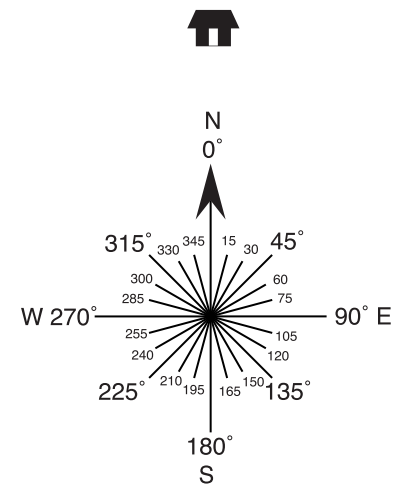

Village

WB3 - Europe

	AC ".runway" # and direction		
	GV ".runway" # and direction		
Defensive Gun Emplacements			
	MG		
	20mm		40mm
	88Flack		
	Weapon (Artillery)		

F22, F23, F25, F26, F28, F29, F30, F31, F34, F36, F37 and F39 are all small villages