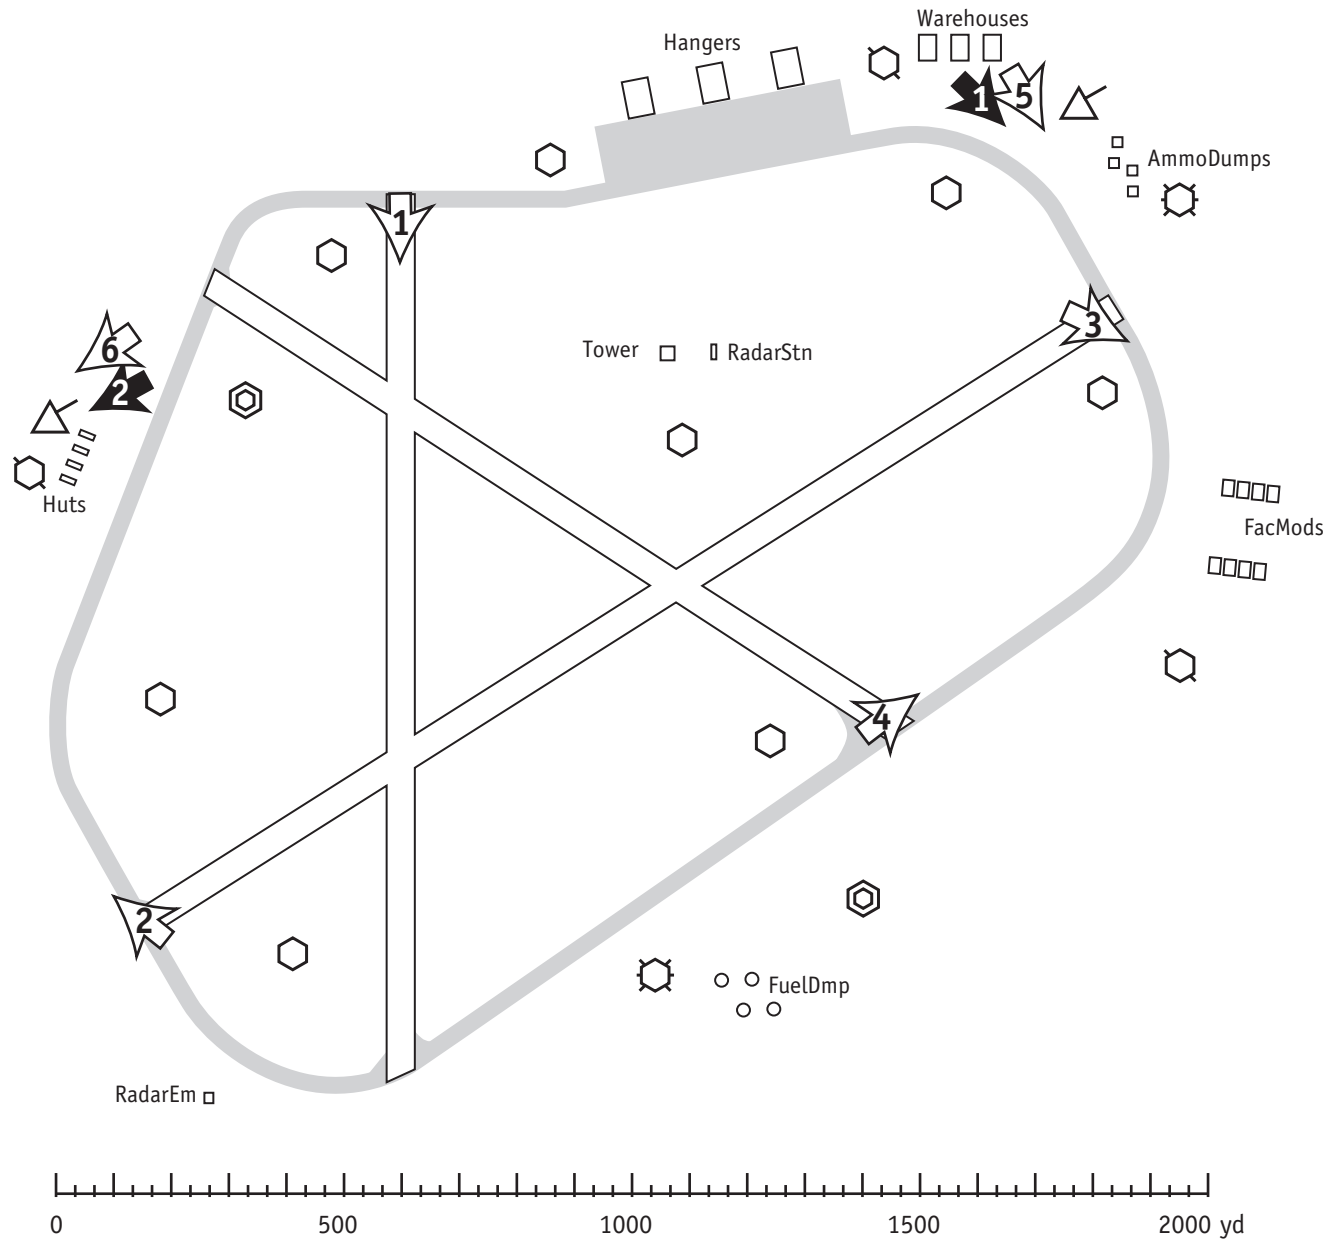

Arena Map WB3 Europe

Field Elevation ft - m

F1	509 - 156.7	F27	693 - 213.3
F2	1149 - 353.6	F28	283 - 87.1
F3	652 - 200.7	F29	489 - 150.5
F4	714 - 219.7	F30	187 - 57.6
F5	679 - 209.0	F31	1951 - 600.3
F6	670 - 206.2	F32	1098 - 337.9
F7	2095 - 644.7	F33	1218 - 374.8
F8	130 - 40.0	F34	538 - 165.6
F9	684 - 210.5	F35	298 - 91.7
F10	280 - 86.2	F36	805 - 247.7
F11	136 - 41.9	F37	954 - 293.6
F12	434 - 133.6	F38	1289 - 396.7
F13	1402 - 431.4	F39	1075 - 330.8
F14	1009 - 310.5	F40	863 - 265.6
F15	343 - 105.6	F41	642 - 197.6
F16	1083 - 333.3	F42	1098 - 337.9
F17	1042 - 320.7	F43	1085 - 333.9
F18	553 - 170.2	F44	727 - 223.7
F19	969 - 298.2	F45	1399 - 430.5
F20	217 - 66.8	F46	544 - 167.4
F21	2386 - 734.2	F47	709 - 218.2
F22	457 - 140.7	F48	687 - 211.4
F23	1240 - 381.6	F49	702 - 216.0
F24	271 - 83.4	F50	699 - 215.1
F25	151 - 46.5	F51	252 - 77.6
F26	703 - 216.3		

Each grid square represents approx. 20 miles

Large Airfield

WB3 - Europe

-  AC ".runway" # and direction
-  GV ".runway" # and direction
- Defensive Gun Emplacements**
-  MG
-  20mm  40mm
-  88Flack
-  Weapon (Artillery)

F1, F2, F4, F8, F10, F12, F13 and 17 are all large airfields

Small Airfield Type 1

WB3 - Europe

	AC ".runway" # and direction		
	GV ".runway" # and direction		
Defensive Gun Emplacements			
	MG		
	20mm		40mm
	88Flack		
	Weapon (Artillery)		

F24, F27, F32, F33, F35 and F38 are all large towns

Village

WB3 - Europe

	AC ".runway" # and direction		
	GV ".runway" # and direction		
Defensive Gun Emplacements			
	MG		
	20mm		40mm
	88Flack		
	Weapon (Artillery)		