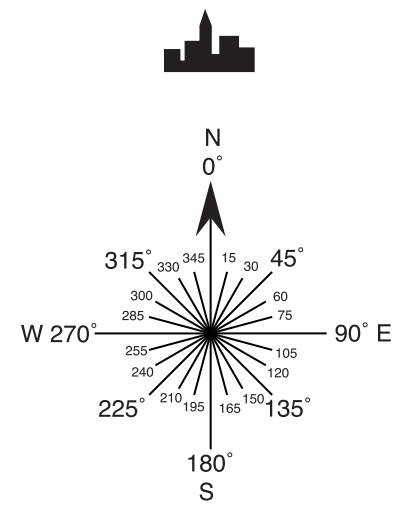

Town

WB3 - Europe

	AC ".runway" # and direction		
	GV ".runway" # and direction		
Defensive Gun Emplacements			
	MG		
	20mm		40mm
	88Flack		
	Weapon (Artillery)		

F24, F27, F32, F33, F35 and F38 are all large towns