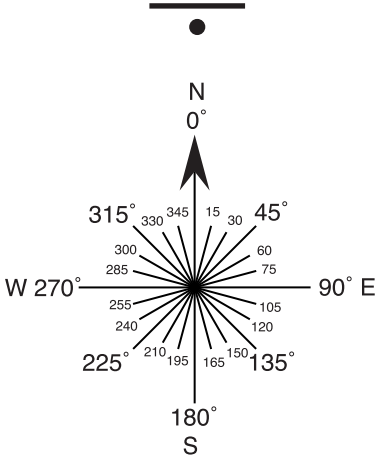

Small Airfield Type 1

WB3 - Europe

	AC ".runway" # and direction		
	GV ".runway" # and direction		
Defensive Gun Emplacements			
	MG		
	20mm		40mm
	88Flack		
	Weapon (Artillery)