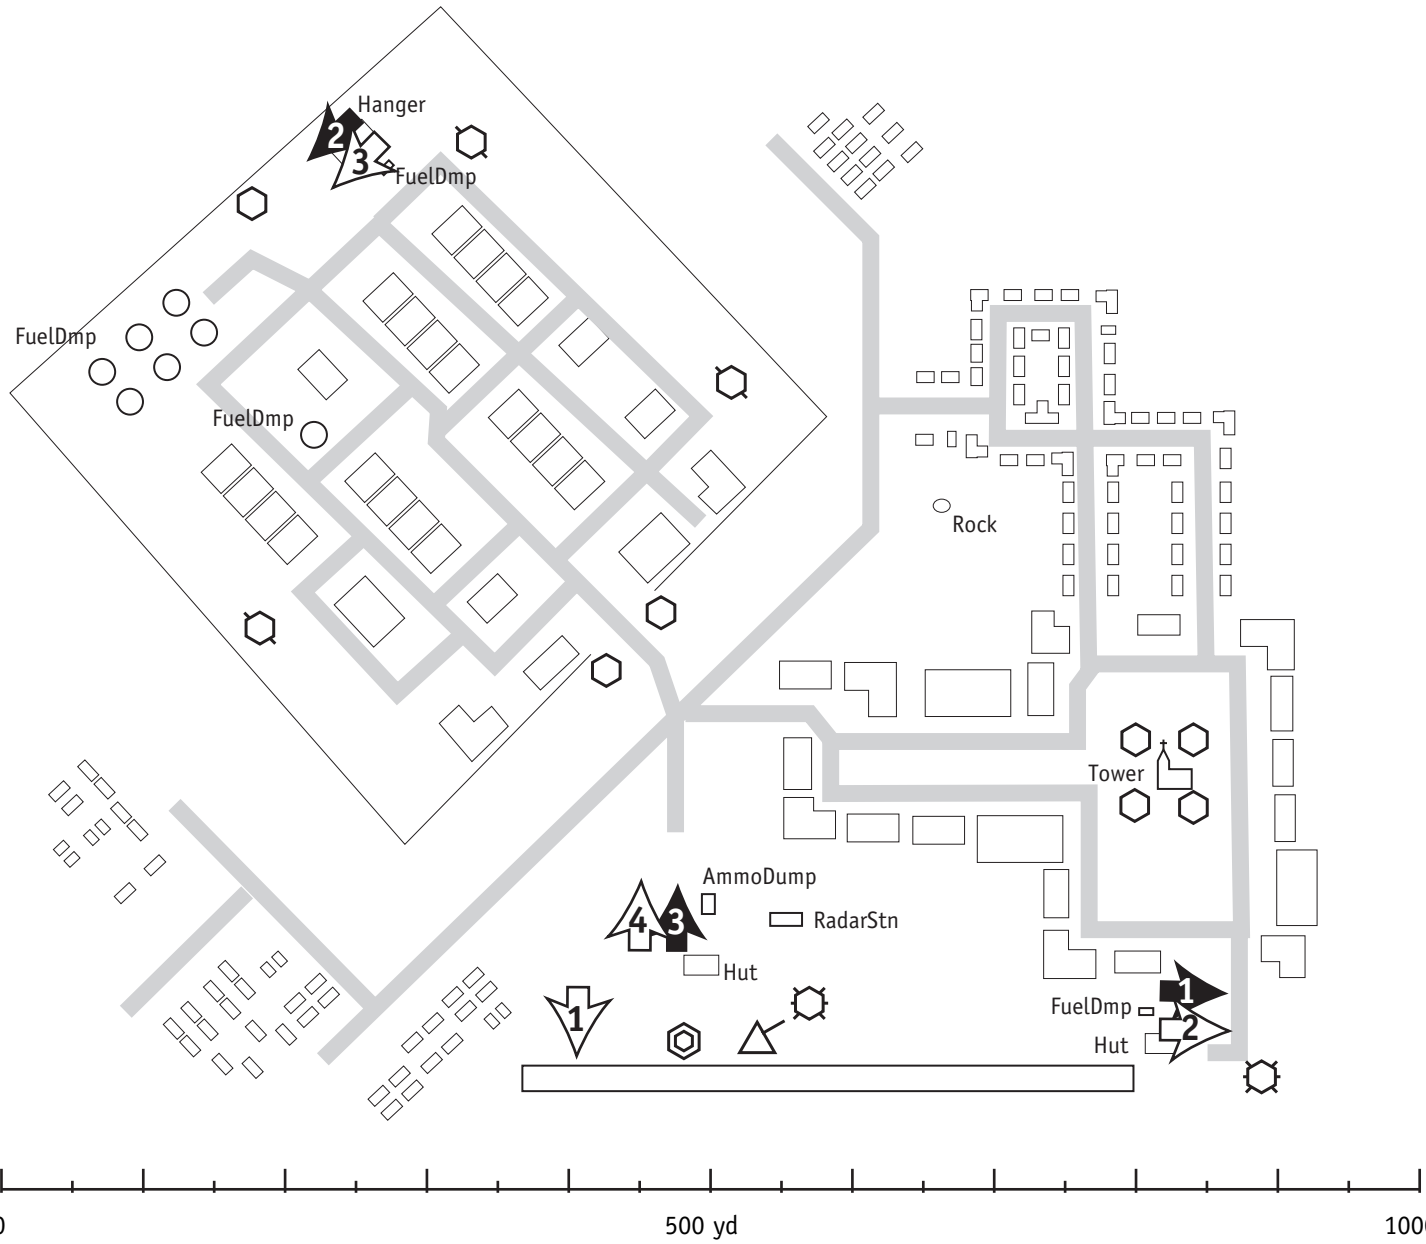

Each grid square represents approx. 20 miles

Large Airfield

WB3 - Europe

-  AC ".runway" # and direction
-  GV ".runway" # and direction
- Defensive Gun Emplacements**
-  MG
-  20mm  40mm
-  88Flack
-  Weapon (Artillery)

F1, F2, F4, F8, F10, F12, F13 and 17 are all large airfields

Small Airfield Type 1

WB3 - Europe

	AC ".runway" # and direction		
	GV ".runway" # and direction		
Defensive Gun Emplacements			
	MG		
	20mm		40mm
	88Flack		
	Weapon (Artillery)		

F3, F5, F6, F7, F9, F11, F14, F15, F16, F18, F19, F20 and F21, are all type 1 small airfields

map created by oscoog, 1st Wolverines GV - additions to original field map from; GlarsMAPS

Town

WB3 - Europe

	AC ".runway" # and direction		
	GV ".runway" # and direction		
Defensive Gun Emplacements			
	MG		
	20mm		40mm
	88Flack		
	Weapon (Artillery)		

F24, F27, F32, F33, F35 and F38 are all large towns

Village

WB3 - Europe

	AC ".runway" # and direction		
	GV ".runway" # and direction		
Defensive Gun Emplacements			
	MG		
	20mm		40mm
	88Flack		
	Weapon (Artillery)		