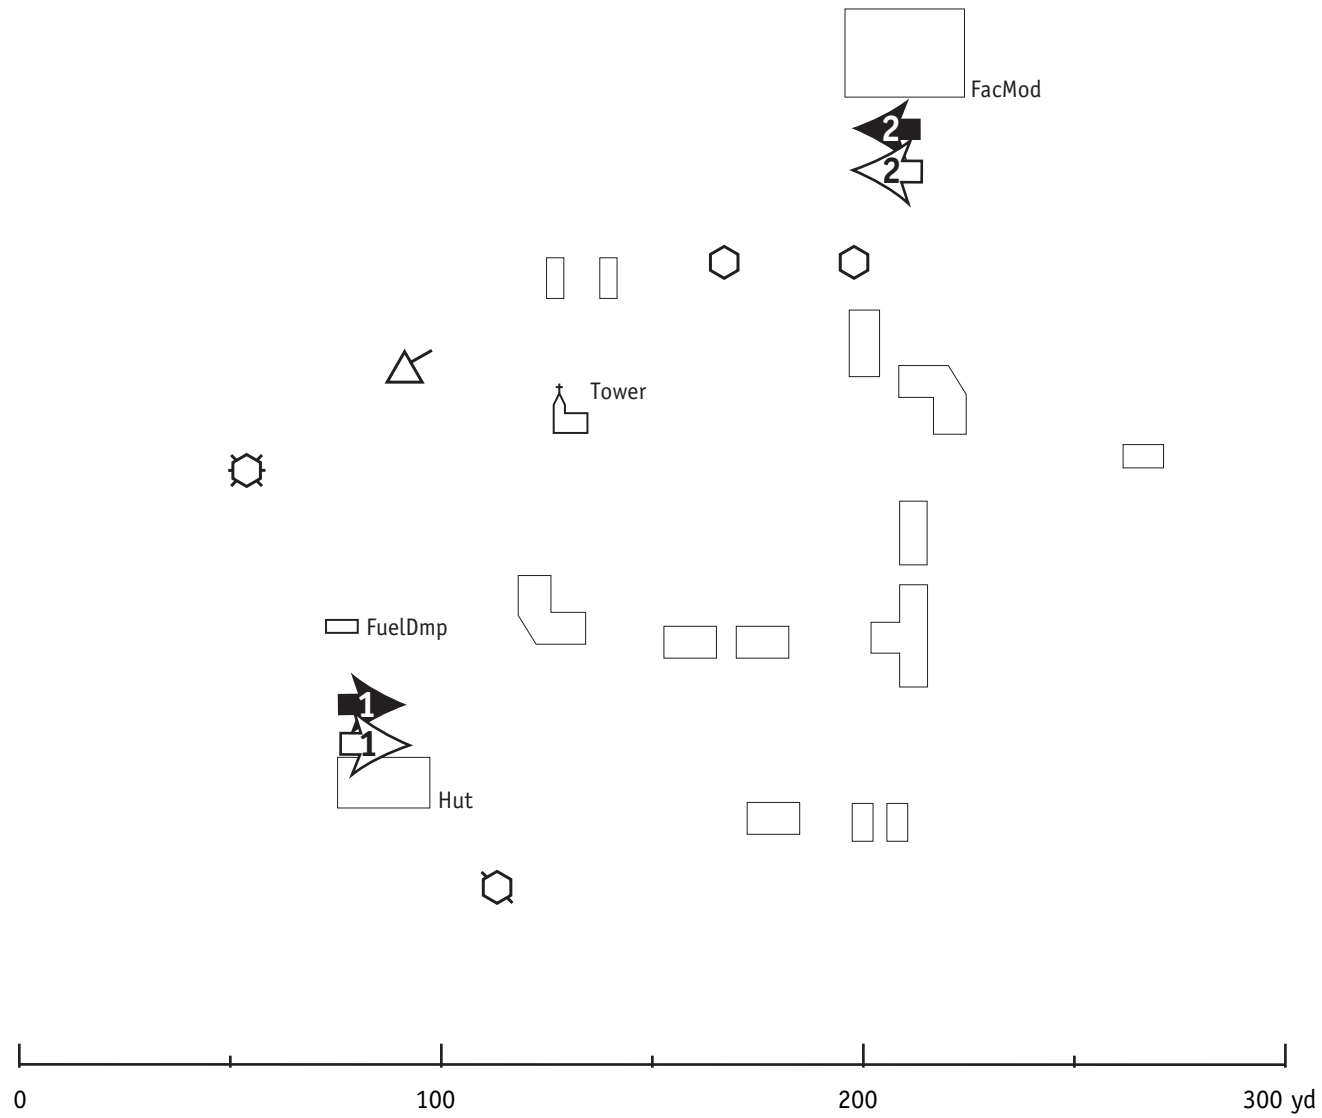

Village

WB3 - Europe

	AC ".runway" # and direction		
	GV ".runway" # and direction		
Defensive Gun Emplacements			
	MG		
	20mm		40mm
	88Flack		
	Weapon (Artillery)		

F22, F23, F25, F26, F28, F29, F30, F31, F34, F36, F37 and F39 are all small villages