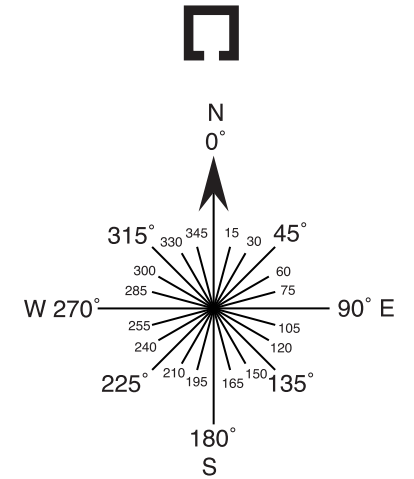

GV Outpost

WB3 - Europe

	AC ".runway" # and direction		
	GV ".runway" # and direction		
Defensive Gun Emplacements			
	MG		
	20mm		40mm
	88Flack		
	Weapon (Artillery)		

F40 through F51 are all GV outposts