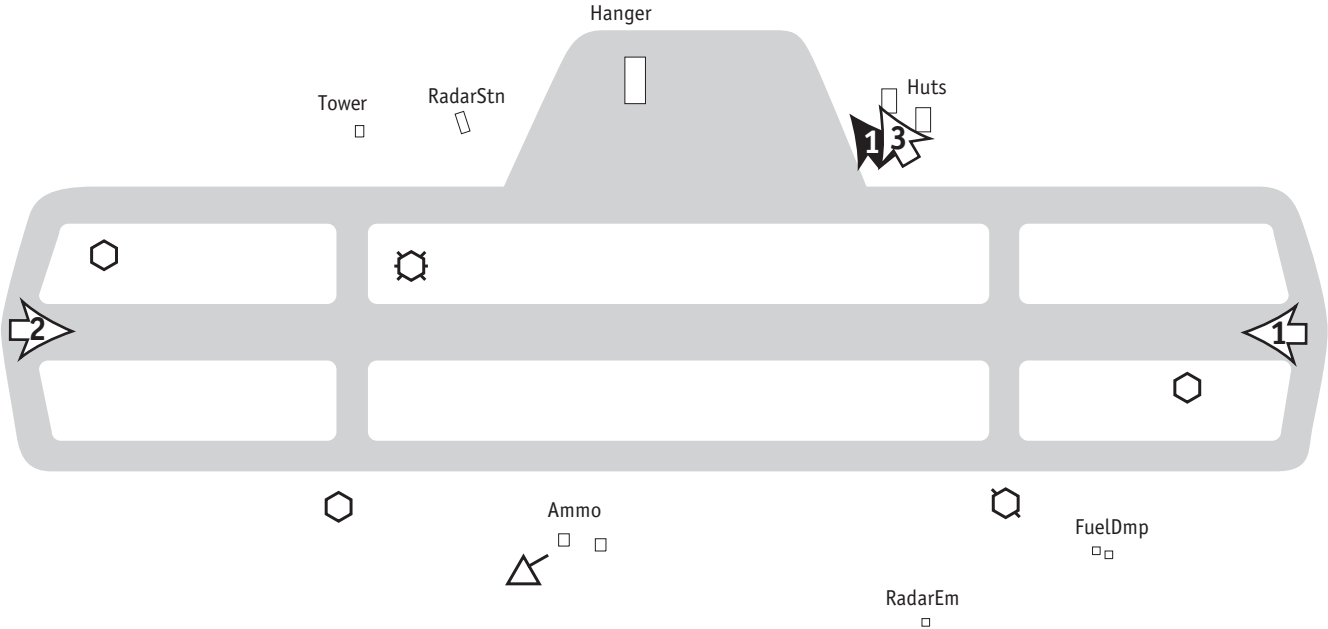

Each grid square represents approx. 20 miles

Large Airfield

WB3 - Europe

-  AC ".runway" # and direction
-  GV ".runway" # and direction
- Defensive Gun Emplacements**
-  MG
-  20mm  40mm
-  88Flack
-  Weapon (Artillery)

F1, F2, F4, F8, F10, F12, F13 and 17 are all large airfields

Small Airfield Type 1

WB3 - Europe

	AC ".runway" # and direction		
	GV ".runway" # and direction		
Defensive Gun Emplacements			
	MG		
	20mm		40mm
	88Flack		
	Weapon (Artillery)		