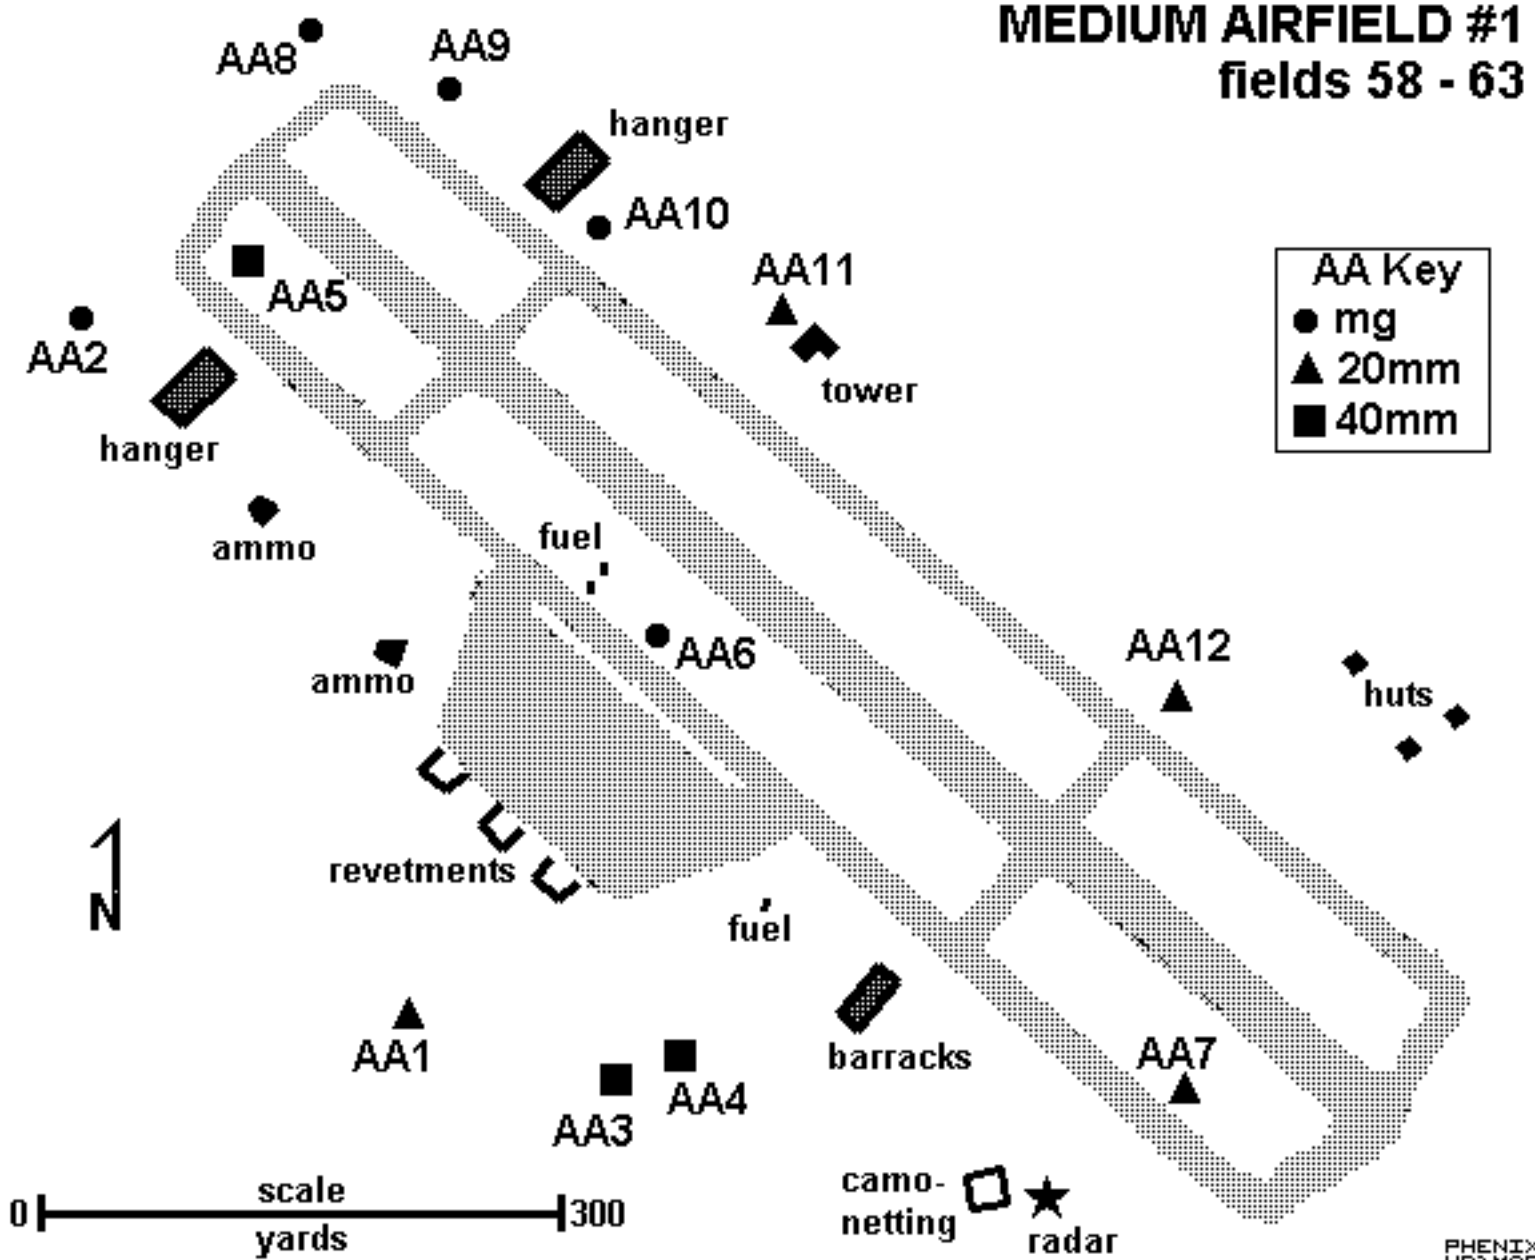

AA4

AA7

AA8

AA9

truck

fuel

camo-netting

AA12

AA5

AA6

AA10

fuel camo-netting

comms

warehouses

AA Key

● mg

■ 40mm

⬡ 88mm

MEDIUM AIRFIELD #1

fields 58 - 63

MEDIUM AIRFIELD #2, PTO field 10

MEDIUM AIRFIELD #3, PTO field 3

MEDIUM ARFIELD #4, PTO field 8

MEDIUM AIRFIELD #5, PTO field 9