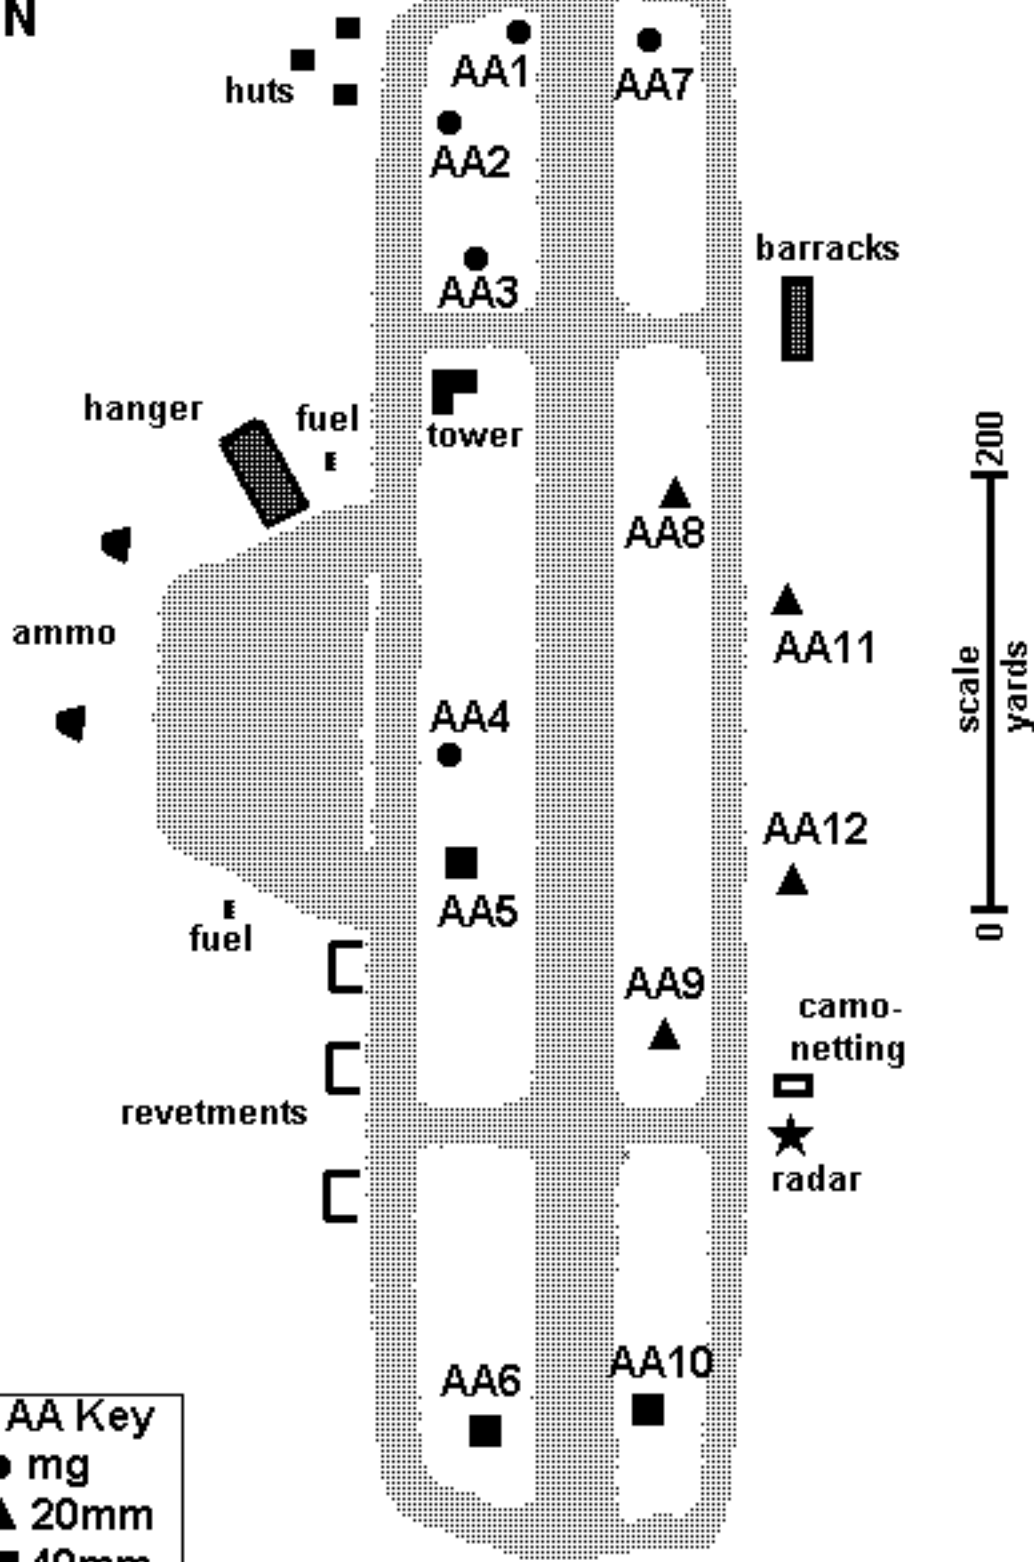

SMALL AIRFIELD #2, PTO field 32

GRASS AIRFIELDS, PTO fields 44 - 49

tents

● AA1

revetments

♦ huts

♦ fuel

0 | scale
yards | 100

AA Key

● mg

● AA2

LARGE AIRFIELD #1, PTO

fields 4 - 7, 30

AA1

hangers

ammo