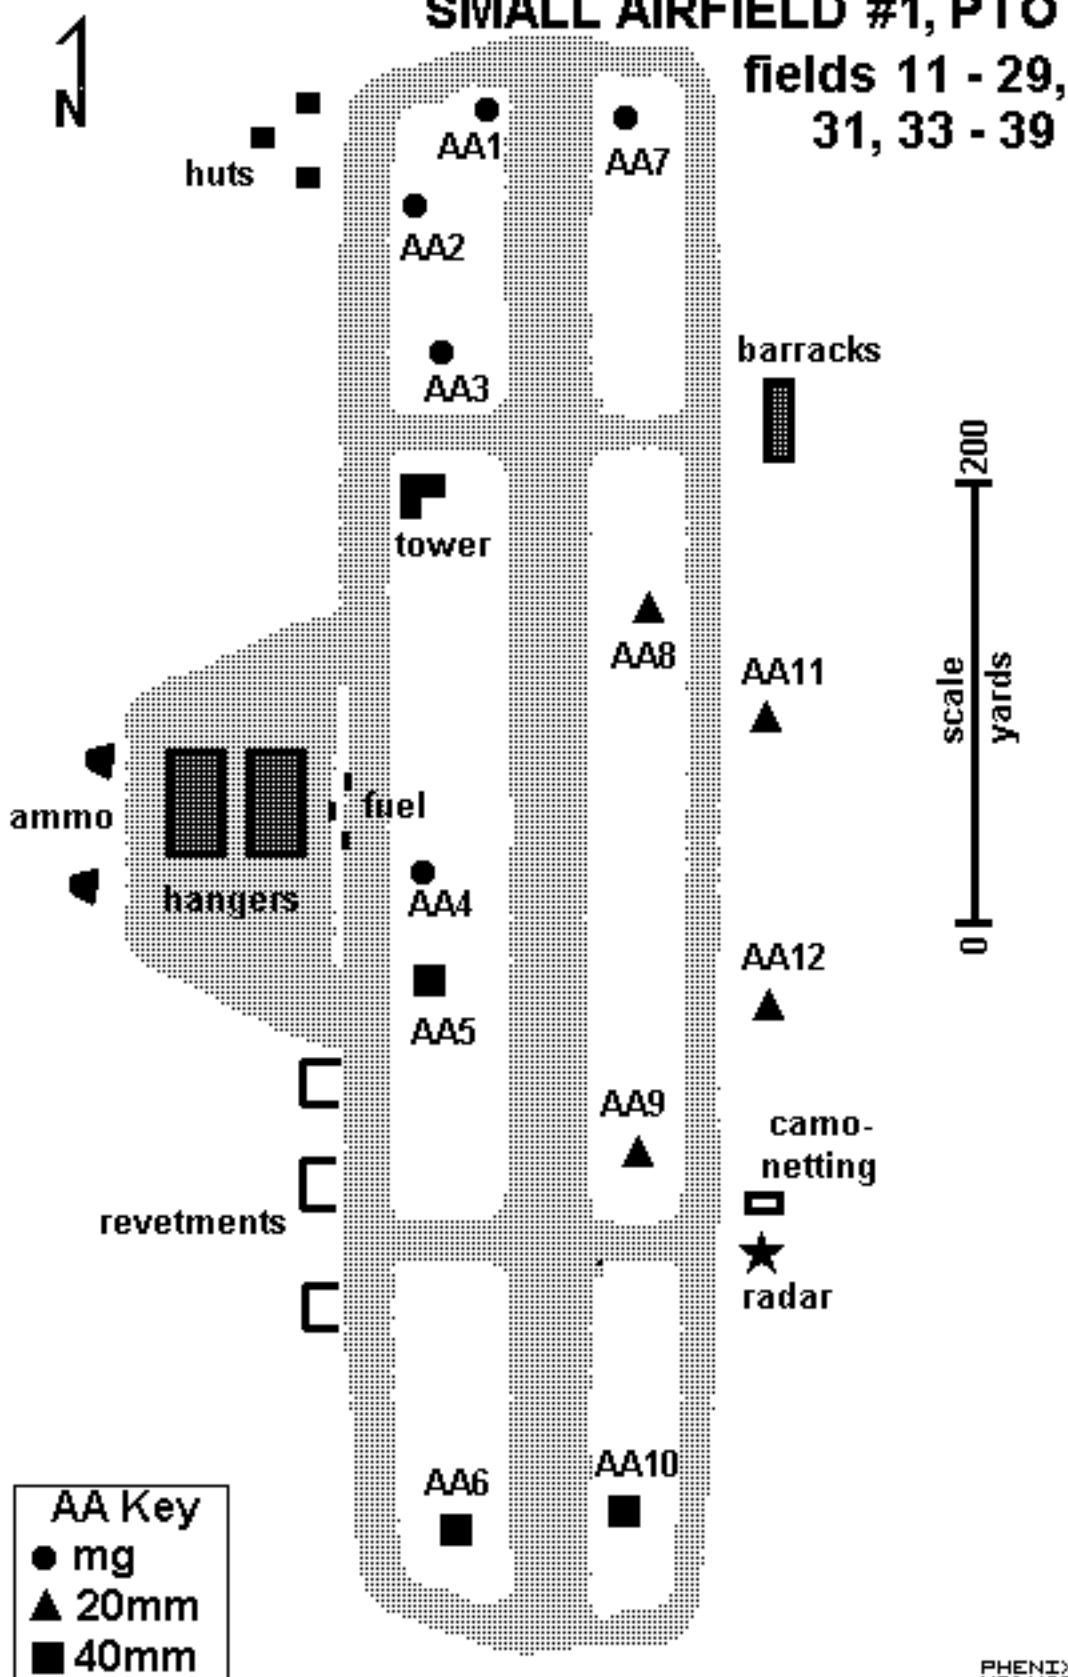

AA Key

● mg

● AA2

LARGE AIRFIELD #1, PTO

fields 4 - 7, 30

AA1

hangers

ammo

■ 40mm

⬡ 88mm

MEDIUM AIRFIELD #1

fields 58 - 63

MEDIUM AIRFIELD #2, PTO field 10

MEDIUM AIRFIELD #3, PTO field 3

MEDIUM ARFIELD #4, PTO field 8

MEDIUM AIRFIELD #5, PTO field 9

**PORT #2, PTO
field 42**

huts

docks

AA1

AA3

tower

tents

warehouse

AA2

0 | scale | 100
yards

AA Key
▲ 20mm

SMALL AIRFIELD #1, PTO

fields 11 - 29,
31, 33 - 39

VILLAGES, PTO
fields 40, 41