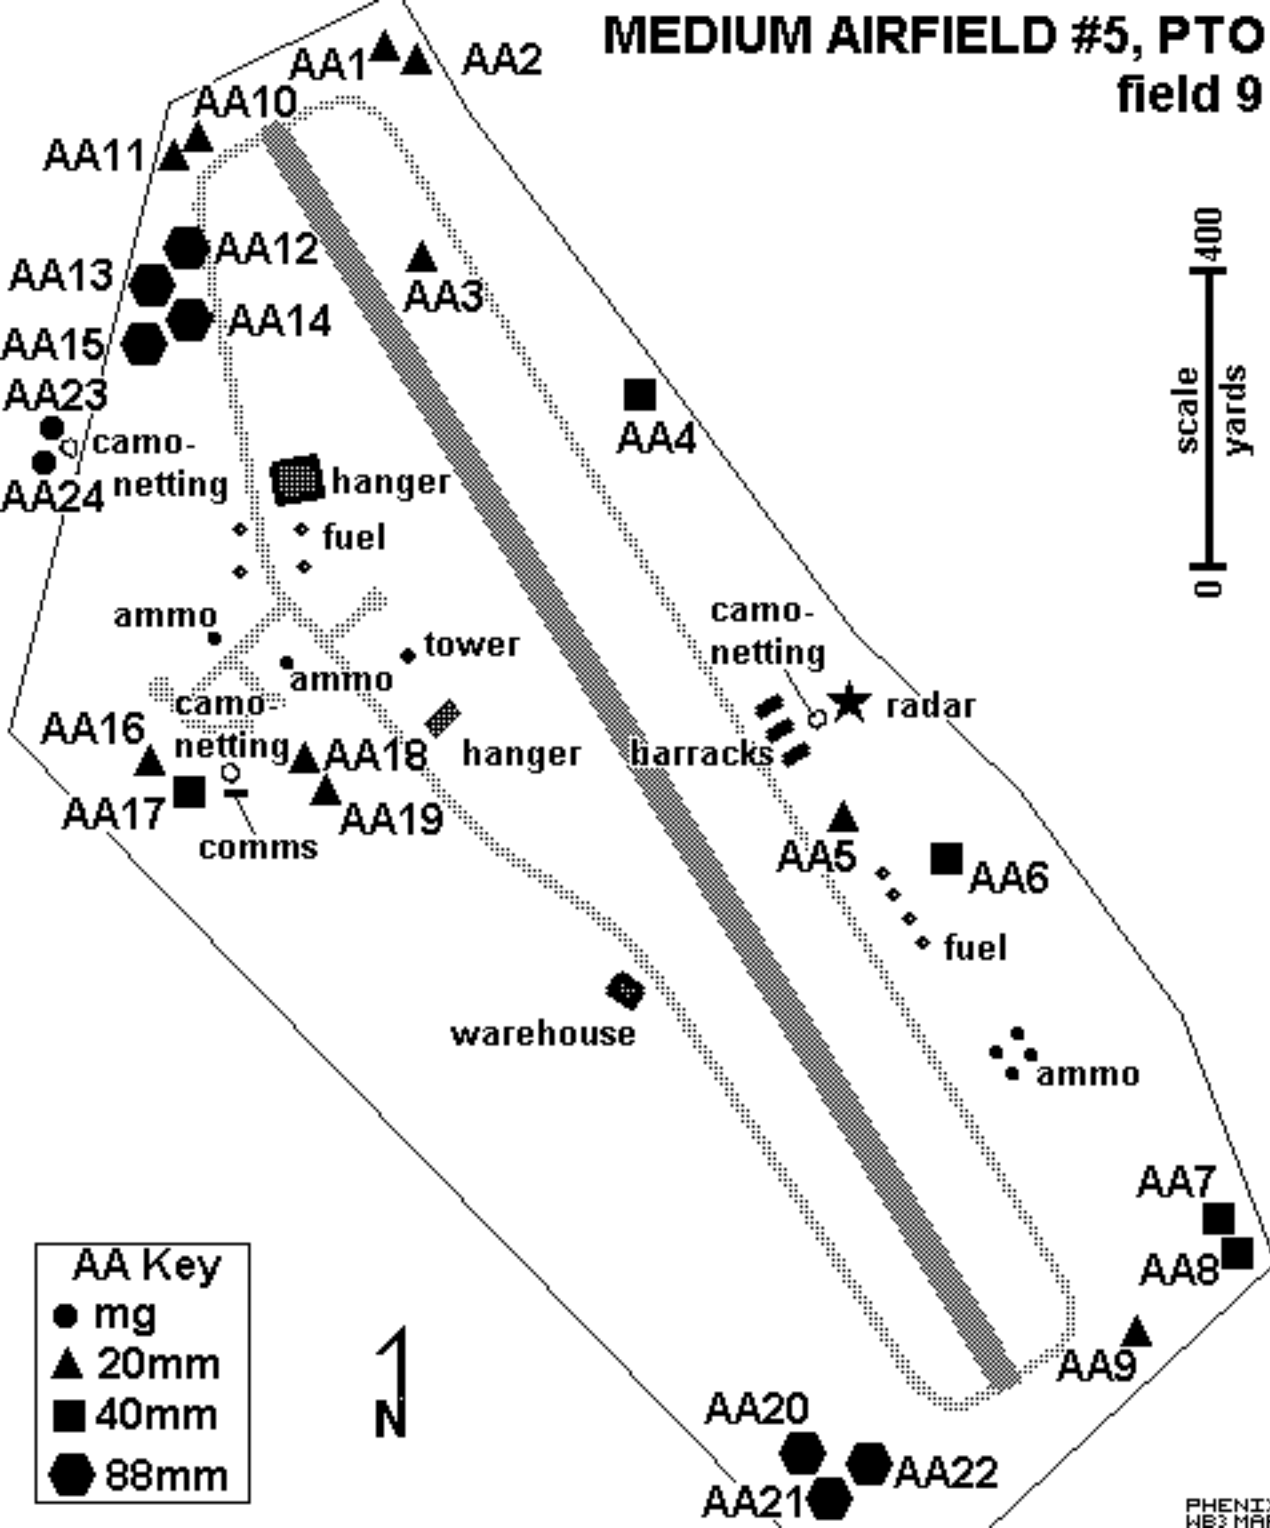

AA Key

● mg

● AA2

LARGE AIRFIELD #1, PTO

fields 4 - 7, 30

AA1

hangers

ammo

AA4

AA7

AA8

AA9

truck

fuel

camo-netting

AA12

■ 40mm

⬡ 88mm

MEDIUM AIRFIELD #1

fields 58 - 63

MEDIUM AIRFIELD #2, PTO field 10

MEDIUM AIRFIELD #3, PTO field 3

MEDIUM ARFIELD #4, PTO field 8

MEDIUM AIRFIELD #5, PTO field 9

**PORT #2, PTO
field 42**

huts

docks

AA1

AA3

tower

tents

warehouse