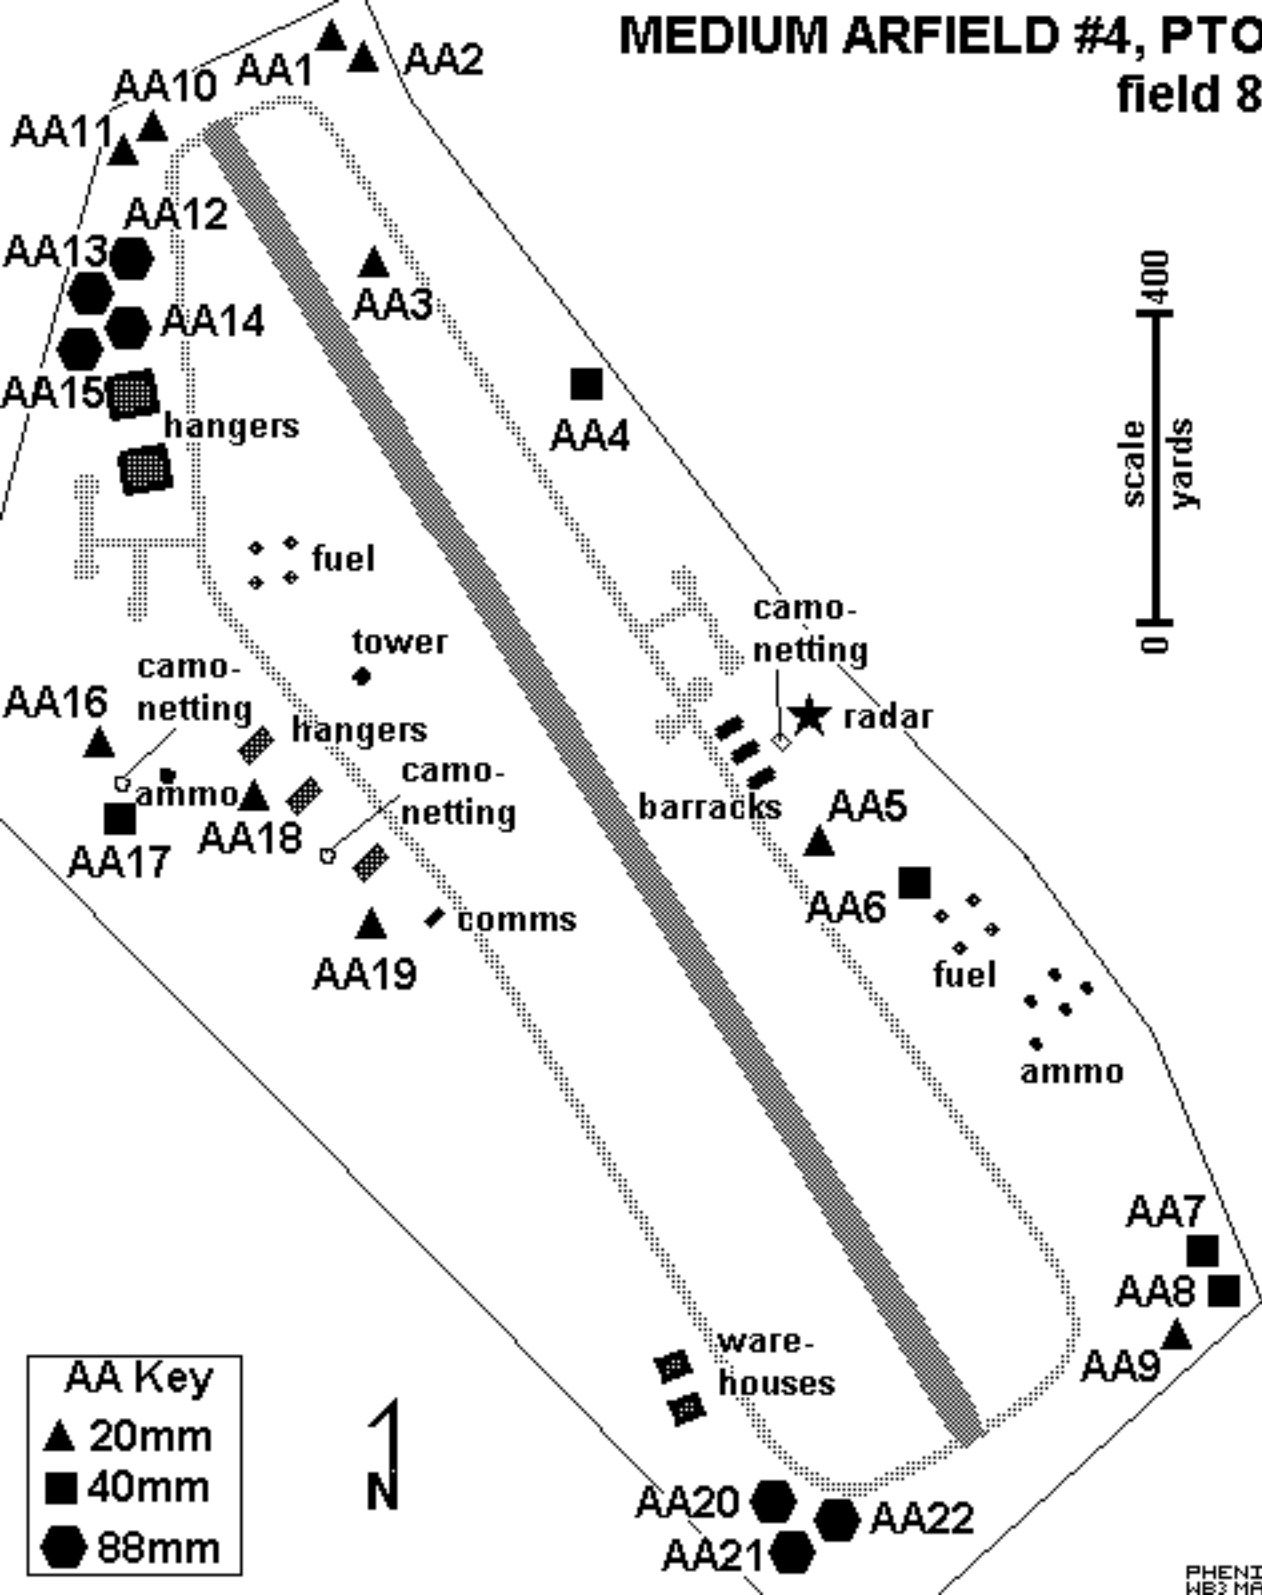

AA Key

● mg

● AA2

LARGE AIRFIELD #1, PTO

fields 4 - 7, 30

AA1

hangers

ammo

AA4

AA7

AA8

AA9

truck

fuel

camo-netting

AA12

■ 40mm

⬡ 88mm

MEDIUM AIRFIELD #1

fields 58 - 63

MEDIUM AIRFIELD #2, PTO field 10

MEDIUM AIRFIELD #3, PTO field 3

MEDIUM ARFIELD #4, PTO field 8

MEDIUM AIRFIELD #5, PTO field 9

**PORT #2, PTO
field 42**

huts

docks

AA1

AA3

tower

tents

warehouse