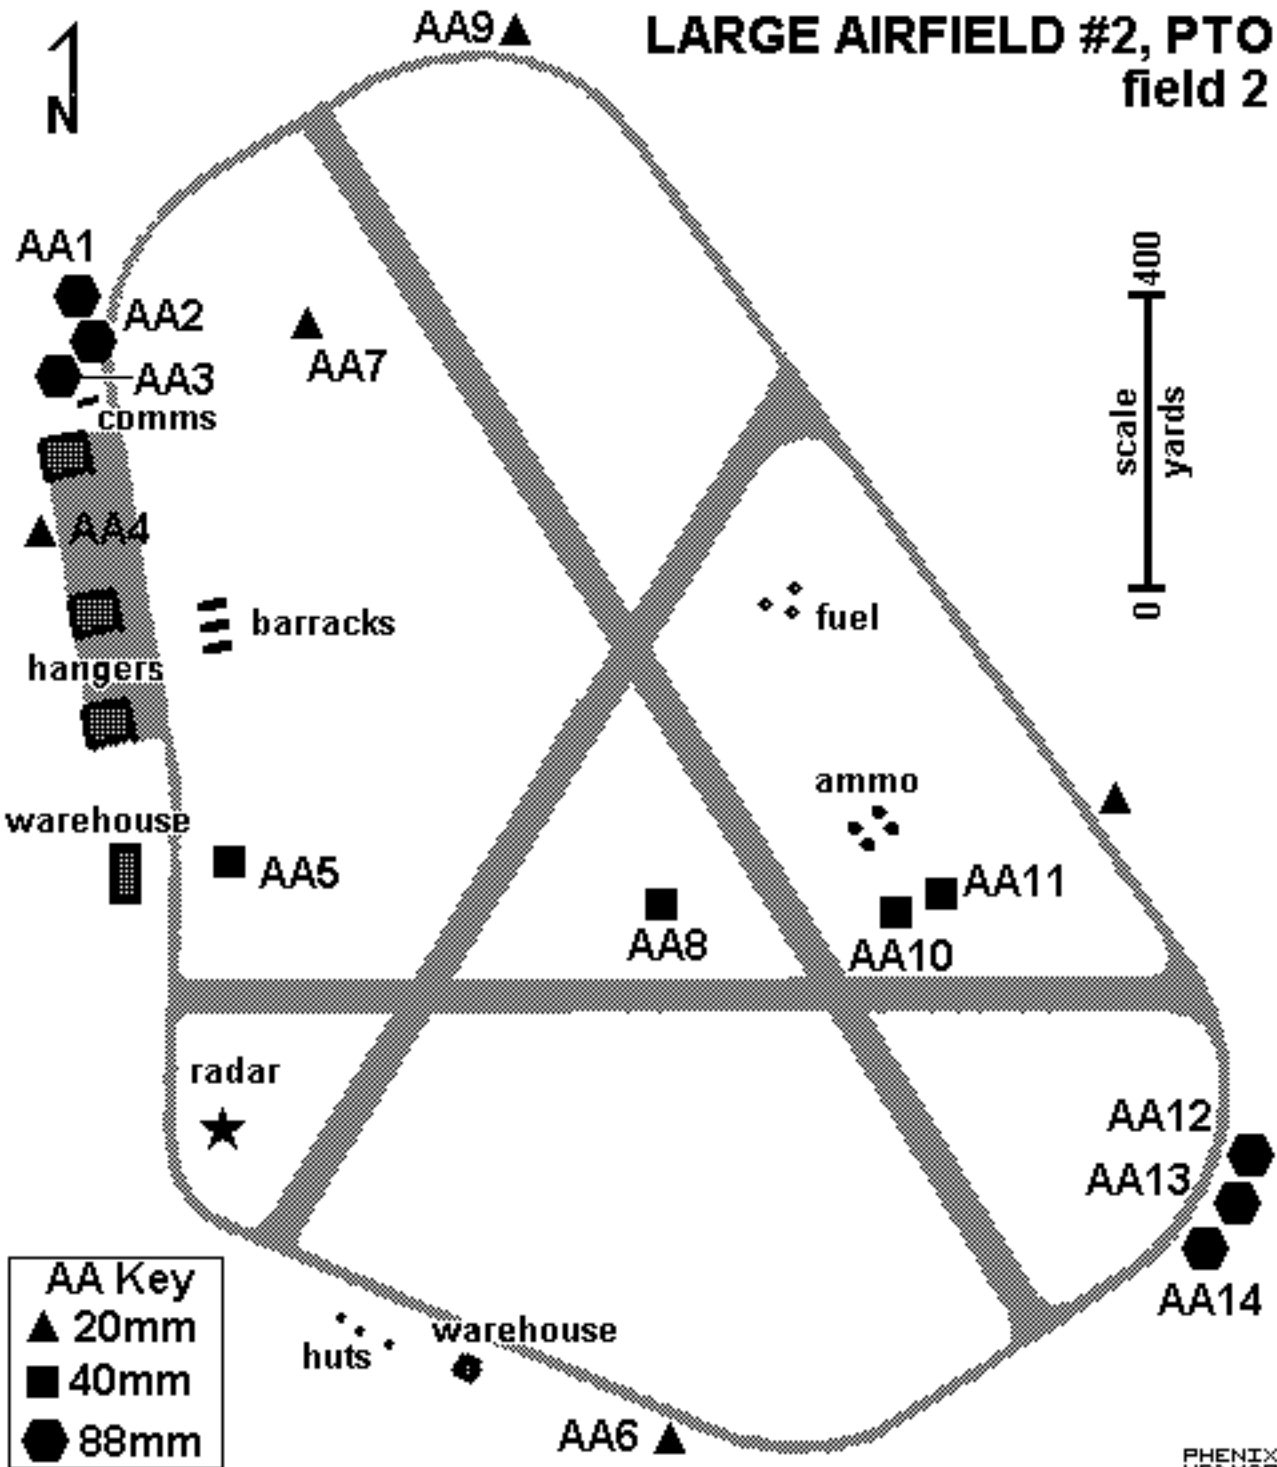

AA Key

● mg

● AA2

LARGE AIRFIELD #1, PTO

fields 4 - 7, 30

AA1

hangers

ammo

AA4

AA7

AA8

AA9

truck

fuel

camo-netting

AA12

AA5

AA6

AA10

fuel camo-netting

comms

warehouses

AA Key

● mg

■ 40mm

⬡ 88mm

MEDIUM AIRFIELD #1

fields 58 - 63

MEDIUM AIRFIELD #2, PTO field 10

MEDIUM AIRFIELD #3, PTO field 3

MEDIUM ARFIELD #4, PTO field 8

MEDIUM AIRFIELD #5, PTO field 9