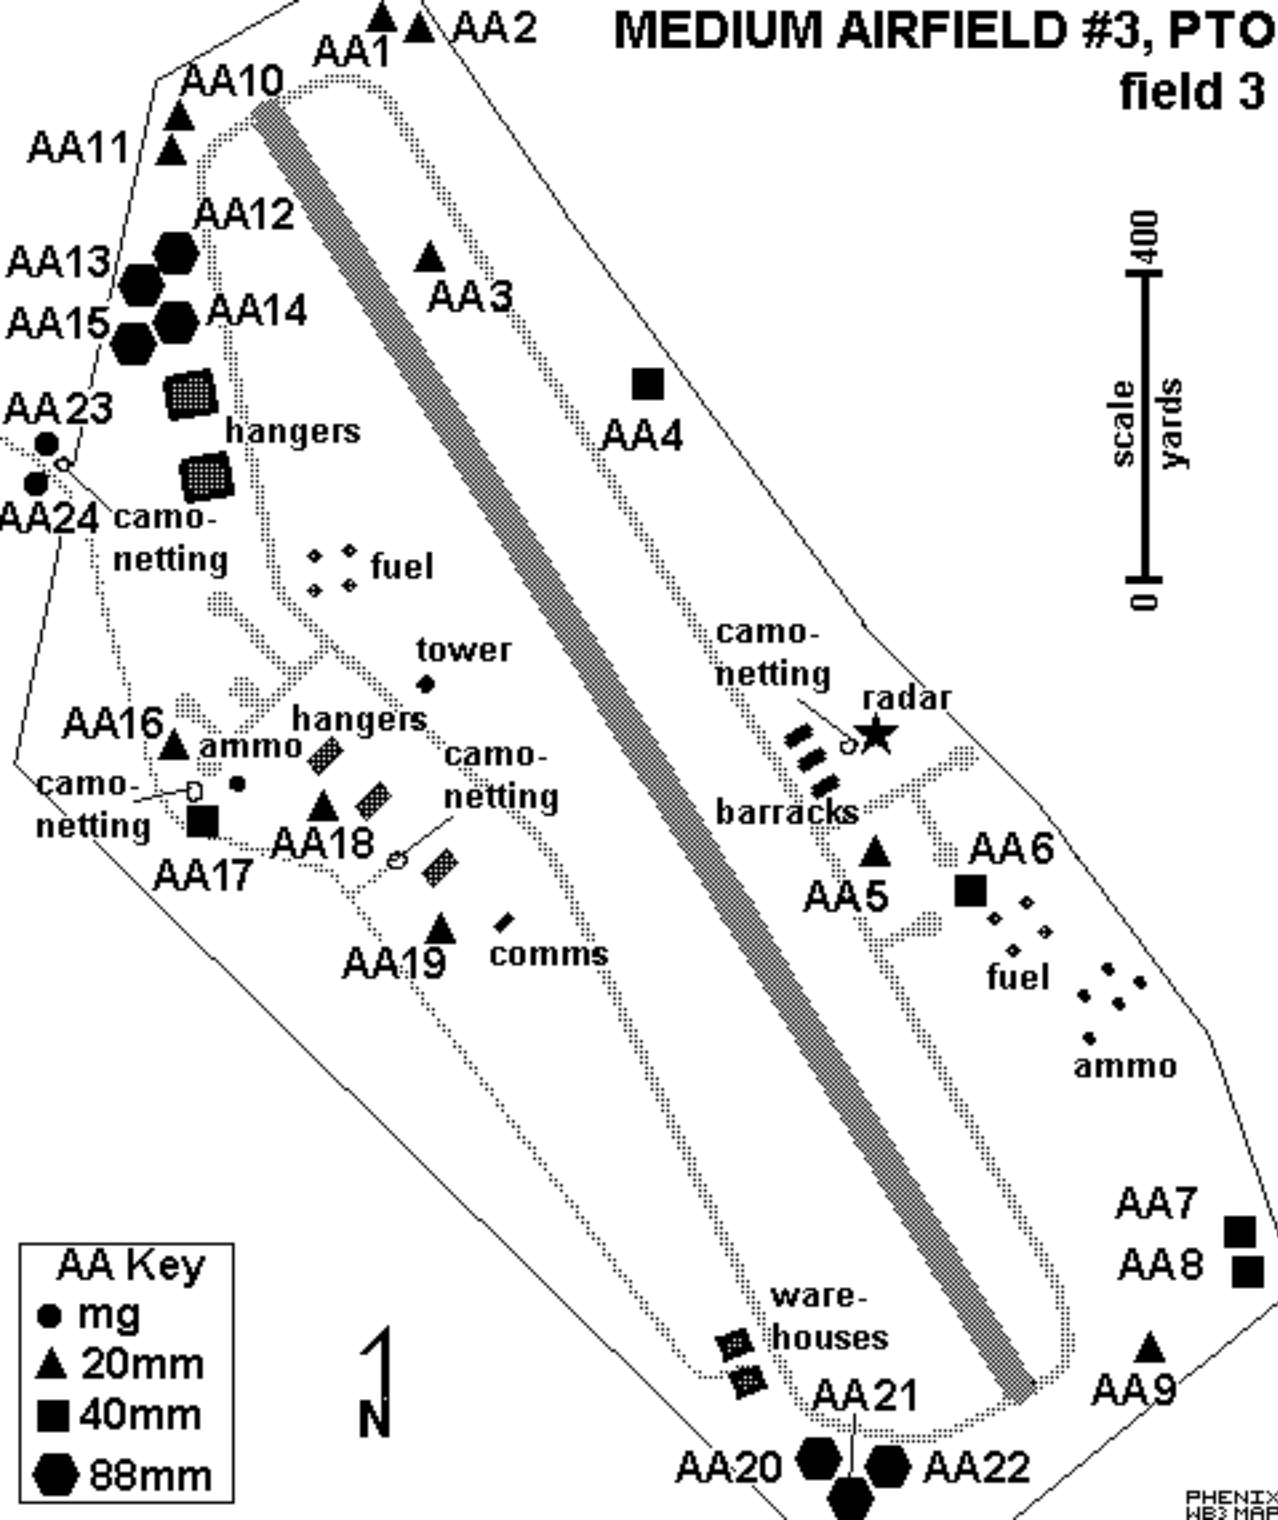

AA Key

● mg

● AA2

LARGE AIRFIELD #1, PTO

fields 4 - 7, 30

AA1

hangers

ammo

AA4

AA7

AA8

AA9

truck

fuel

camo-netting

AA12

■ 40mm

⬡ 88mm

MEDIUM AIRFIELD #1

fields 58 - 63

MEDIUM AIRFIELD #2, PTO field 10

MEDIUM AIRFIELD #3, PTO field 3

MEDIUM ARFIELD #4, PTO field 8

MEDIUM AIRFIELD #5, PTO field 9

**PORT #2, PTO
field 42**

huts

docks

AA1

AA3

tower

tents

warehouse